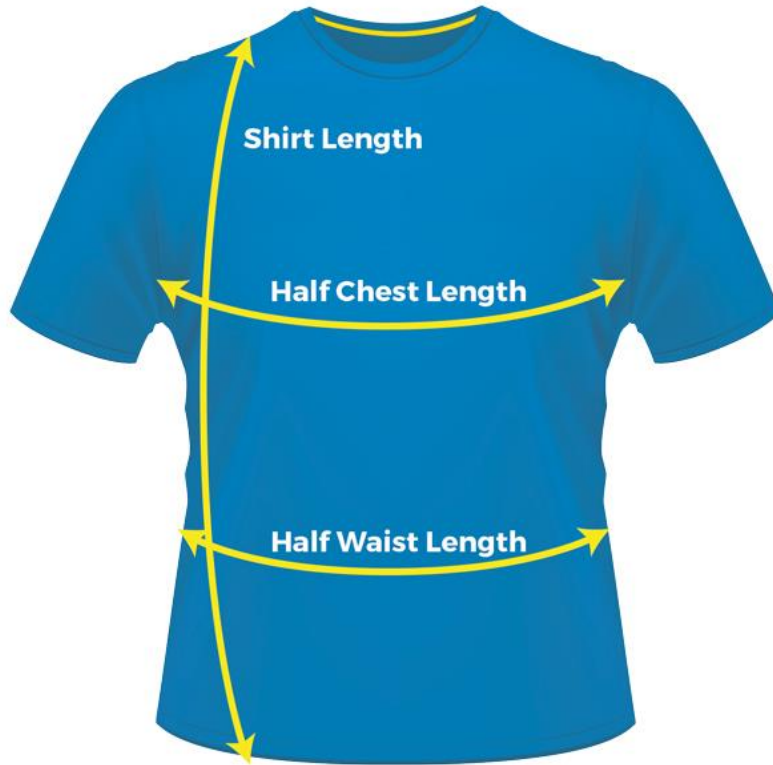

Size Guide

Please check all size shirts before ordering

MALE	HALF CHEST LENGTH		HALF WAIST LENGTH		SHIRT LENGTH	
	Inches	Centimetres	Inches	Centimetres	Inches	Centimetres
XS	18	45.7	18	45.7	26	66.0
S	19	48.3	19	48.3	27	68.6
M	20	50.8	20	50.8	28	71.1
L	21	53.3	21	53.3	29	73.7
XL	22	55.9	22	55.9	30	76.2
2XL	23	58.4	23	58.4	31	78.7
3XL	24	61.0	24	61.0	32	81.3

FEMALE	HALF CHEST LENGTH		HALF WAIST LENGTH		SHIRT LENGTH	
	Inches	Centimetres	Inches	Centimetres	Inches	Centimetres
XS	16	40.6	15	38.1	23	58.4
S	17	43.2	16	40.6	24	61.0
M	18	45.7	17	43.2	25	63.5
L	19	48.3	18	45.7	26	66.0
XL	20	50.8	19	48.3	27	68.6